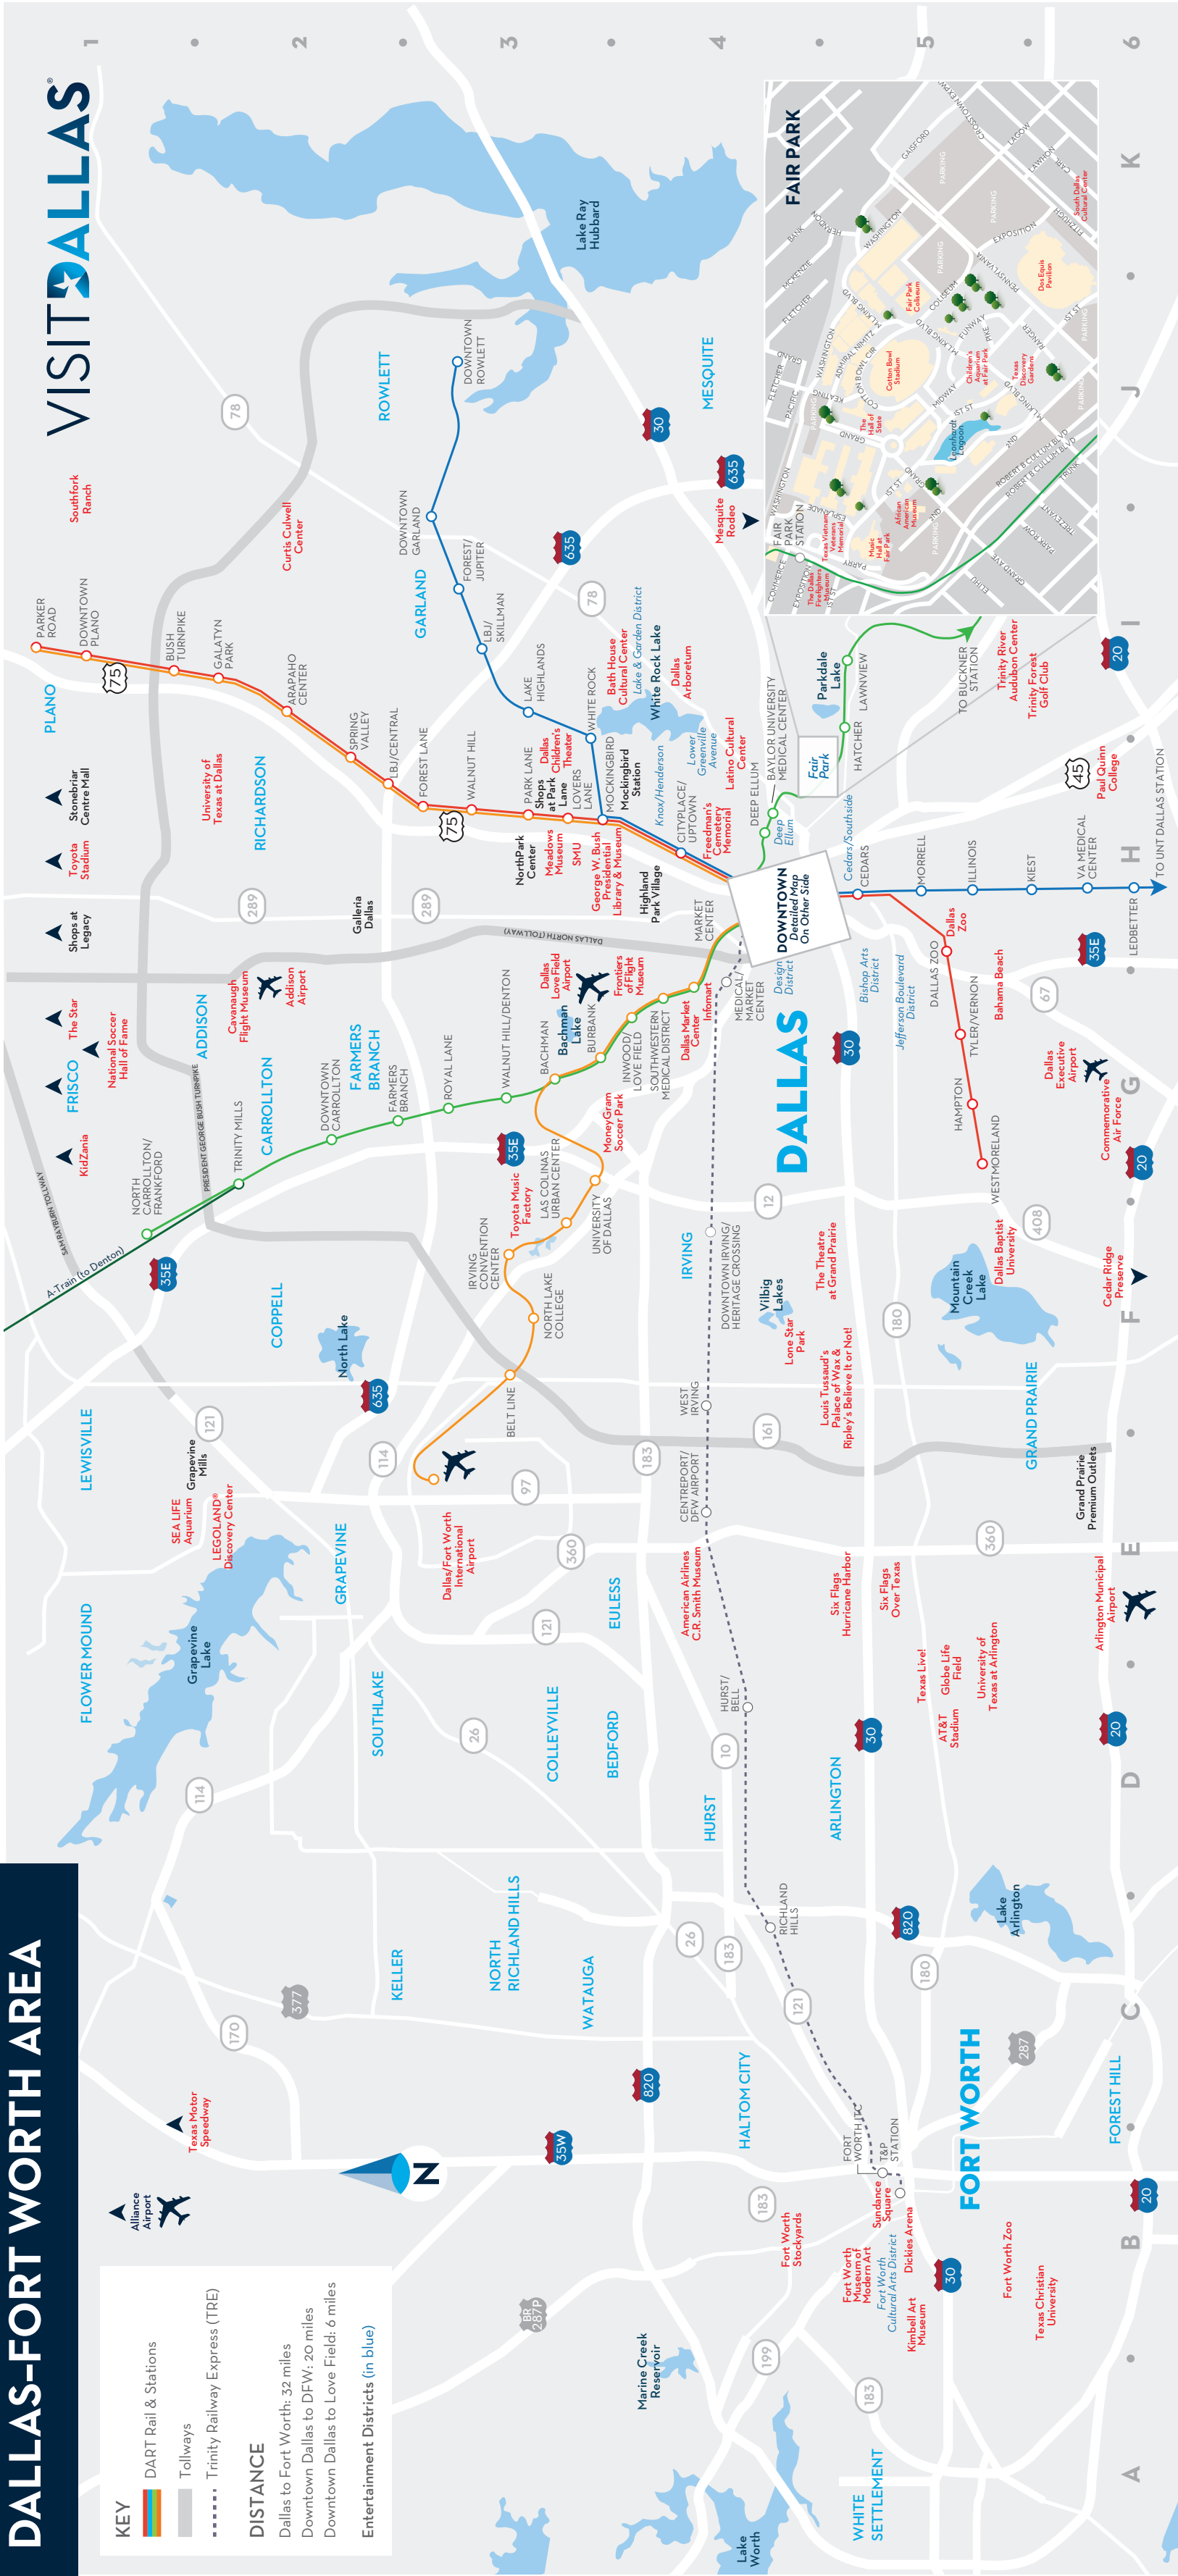

DALLAS-FORT WORTH AREA

KEY

- DART Rail & Stations
- Tollways
- Trinity Railway Express (TRE)

DISTANCE

- Dallas to Fort Worth: 32 miles
- Downtown Dallas to DFW: 20 miles
- Downtown Dallas to Love Field: 6 miles

Entertainment Districts (in blue)

POINTS OF INTEREST & ATTRACTIONS (in red)

Addison Airport	G1	Dallas Children's Theater	H3
African American Museum	Inset	Dallas Baptist University	F5
American Airlines C.R. Smith Museum	E4	Dallas Executive Airport	G6
Arlington Municipal Airport	E6	Dallas Firefighters Museum	Inset
AT&T Stadium	D5	Dallas/Fort Worth Int'l Airport	E3
Bahama Beach	G5	Dallas Love Field Airport	G3
Bath House Cultural Center	I4	Dallas Market Center	G4
Cavanaugh Flight Museum	G2	Dallas Zoo	B5
Cedar Ridge Preserve	F6	Dickies Arena	B5
Children's Aquarium at Fair Park	Inset	Dos Equis Pavilion	Inset
Commemorative Air Force	G6	Fair Park Coliseum	Inset
Cotton Bowl Stadium	Inset	Fort Worth Museum of Modern Art	B5
Curtis Culwell Center	I2	Fort Worth Stockyards	B4
Dallas Arboretum	I4	Fort Worth Zoo	B5

POINTS OF INTEREST & ATTRACTIONS (in red)

Freedman's Cemetery Memorial	H4	Mesquite Row	J4
Frontiers of Flight Museum	G4	MoneyGram Soccer Park	G3
George W. Bush Presidential Library	H3	Music Hall at Fair Park	Inset
Globe Life Field	D5	National Soccer Hall of Fame	H1
Infomart	G4	Paul Quinn College	H6
KidZania	G1	SEA LIFE Aquarium	E2
Kimbell Art Museum	B5	Six Flags Hurricane Harbor	E5
Latino Cultural Center	H4	Six Flags Over Texas	E5
LEGOLAND® Discovery Center	E2	Southern Methodist University (SMU)	H3
Lone Star Park	F4	Southfork Ranch	I1
Louis Tussaud's Palace of Wax and Ripley's Believe It or Not!	F5	Sundance Square	B5
Meadows Museum	H3	Texas Christian University	B5
		Texas Discovery Gardens	Inset

POINTS OF INTEREST & ATTRACTIONS (in red)

Galleria Dallas	H2
Grand Prairie Premium Outlets	E6
Grapevine Mills	E1
Highland Park Village	H4
Mockingbird Station	H3
NorthPark Center	H3
Stonebriar Centre Mall	H1
Shops at Legacy	H1
Shops at Park Lane	H3